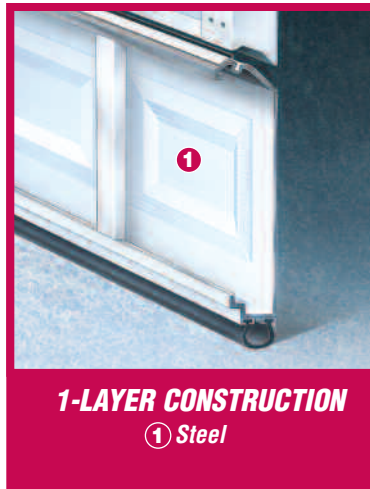

MODEL C125 with BRASS SUNBURST WINDOWS

1-LAYER CONSTRUCTION
① Steel

Limited sections
10
year
warranty

Limited windows
10
year
warranty

Limited hardware
10
year
warranty

LIMITED WARRANTY TO CONSUMERS
Good Housekeeping
Promises
REPLACEMENT OR REFUND IF DEFECTIVE

Non-Insulated Traditional Panel Steel Garage Doors

PANEL OPTIONS:

COLOR OPTIONS:

(Printed colors may vary from actual panel colors)

WINDOW OPTIONS:

Classic Plain*

Classic Snap-In*

Designer

*Classic Plain and Colonial Classic Snap-In windows are installed in the second section from top. All other Classic Snap-In designs and Designer windows are installed in the top section (unless specified otherwise by customer).

See the Window Brochure behind page S2 for all available window designs and options.

HEADROOM REQUIREMENTS:

Extension Springs		Torsion Springs	
Track Radius	Headroom Needed	Track Radius	Headroom Needed
12"	10"	12"	12"
15"	12"	15"	14"

Price Includes

- **25 gauge exterior steel** with Traditional woodgrain textured raised panel helps assure long-lasting durability, security and beauty.
- **Patented finger protection joint** design "pushes" even small fingers out of harm's way.
- **Exclusive Weatherstop®** joint seal provides more protection from the elements, sealing garage door from air infiltration and rain.
- **Hot dipped galvanized steel skin** with a baked-on primer and top coat helps assure maintenance-free durability. Finish may be painted with a high quality exterior latex paint to complement the home.
- **Nylon rollers** help assure quiet, long-lasting performance.
- Slide in **vinyl bottom weatherseal** in a rustproof aluminum retainer helps seal out the elements.
- **Patented Safe-T-Bracket®** designed for added safety; cannot under normal circumstances be removed while door is under tension.
- **White finish painted steel end stiles** give hinges and rollers extra support while providing a clean interior finish.
- **Safe-T-System®** provides peace of mind and enhanced protection when installing and operating the garage door.
- **12" radius track** for normal installations. 15" radius track available.
- All hardware included *except* rear track hanger, low headroom hardware and vinyl perimeter seal.
- **EZ-Set™ torsion springs** standard on all sizes. Doors professionally installed include **Standard** torsion springs.
- **Corrosion resistant, durable galvanized springs** with clean appearance.
- **Inside slide lock is standard, outside keyed lock** available (at additional charge). See page S20.
- Operator attachment.

Special Notes:

- For doors sold through Home Depot's Expert Installation Program, the springing systems and locking systems may vary by market.
- Doors ordered in white unless a color is specified.
- See page S2 for panel arrangement